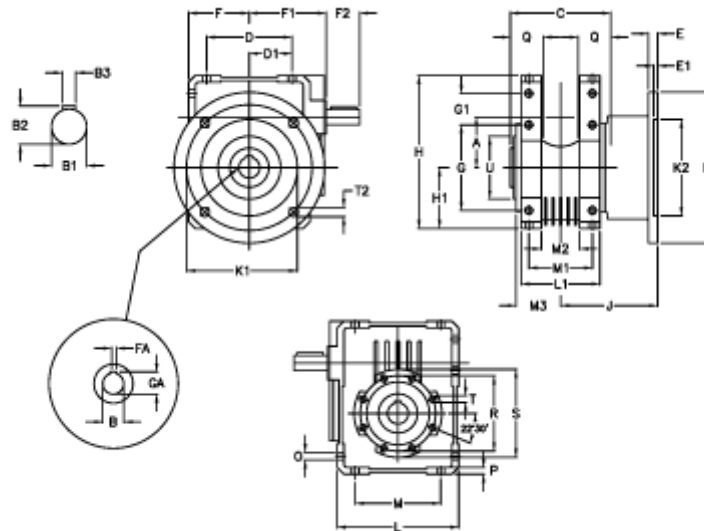

Article number: 3922075060400

Description: Worm gear with solid input shaft
W 75UF1-60-HS unassembled

Measures

A = 75.00	Description = W75 UF-xx-P71 B5	G1 = 46.5	L = 174	Q = 40
B = 30	E = 12	GA = 33.3	L1 = 104	R = 110
B1 = 19	E1 = 5	H = 220.5	M = 126	S = 125
B2 = 21.5	F = 87.0	H1 = 87.0	M1 = 82	T = M8x14
B3 = 6	F1 = 124.5	J = 111.0	M2 = 44	T2 = 12.5
C = 127	F2 = 40	K = 200	M3 = 58.5	U = 90
D = 109.5	FA = 8	K1 = 165	O = 10.5	
D1 = 46.5	G = 126	K2 = 130	P = 9	